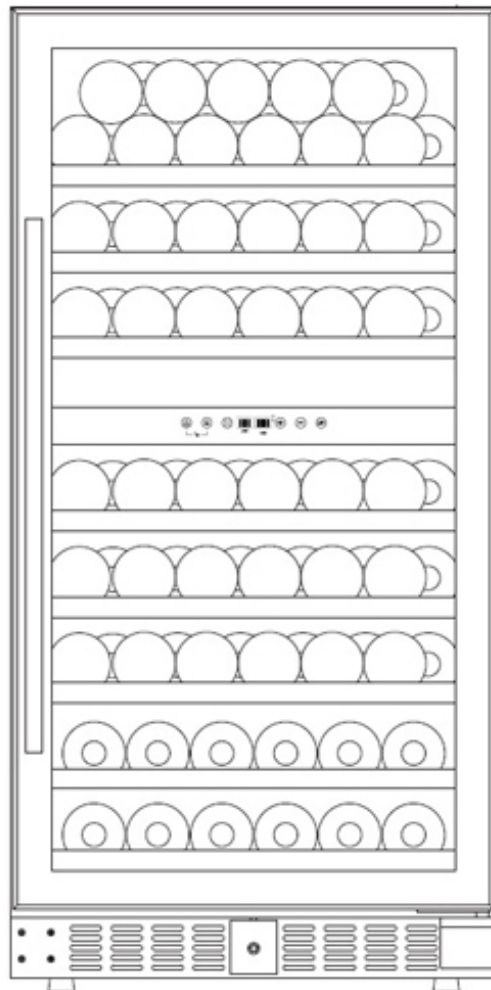

BOTTLE LOADING PLAN

DUNAVOX

DX-94.270

Standard 750mL Bordeaux bottle

22

12

12

12