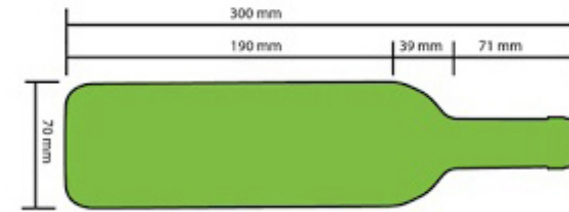

BOTTLE LOADING PLAN

DUNAVOX

DX-94.270

Standard 750mL Bordeaux bottle

22

12

12

12