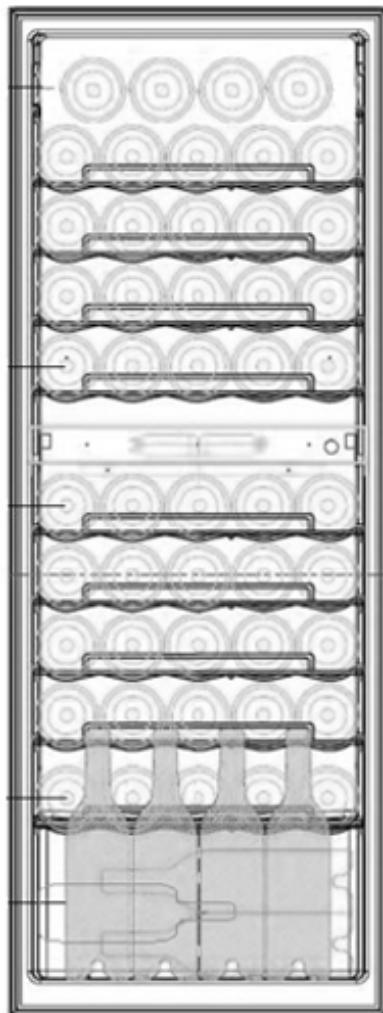

BOTTLE LOADING PLAN

DUNAVOX

DX-54.150

4

5

5

5

5

5

5

5

5

5

4+3

54

Standard 750mL Bordeaux bottle