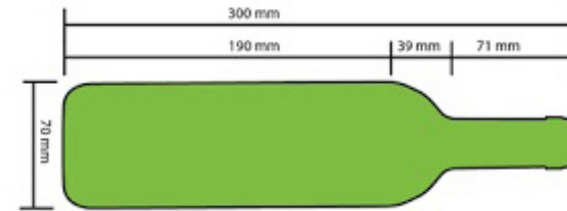

BOTTLE LOADING PLAN

DUNAVOX

DX-51.150

Standard 750mL Bordeaux bottle