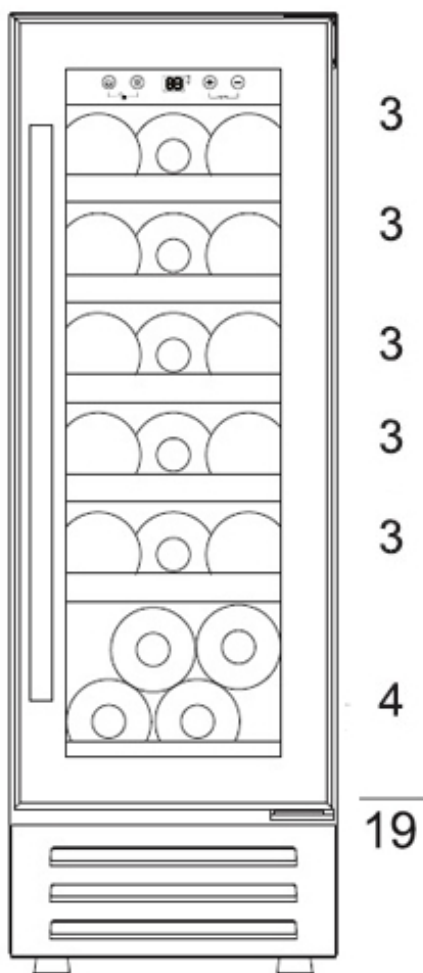

BOTTLE LOADING PLAN

DUNAVOX

DX-19.58

Standard 750mL Bordeaux bottle