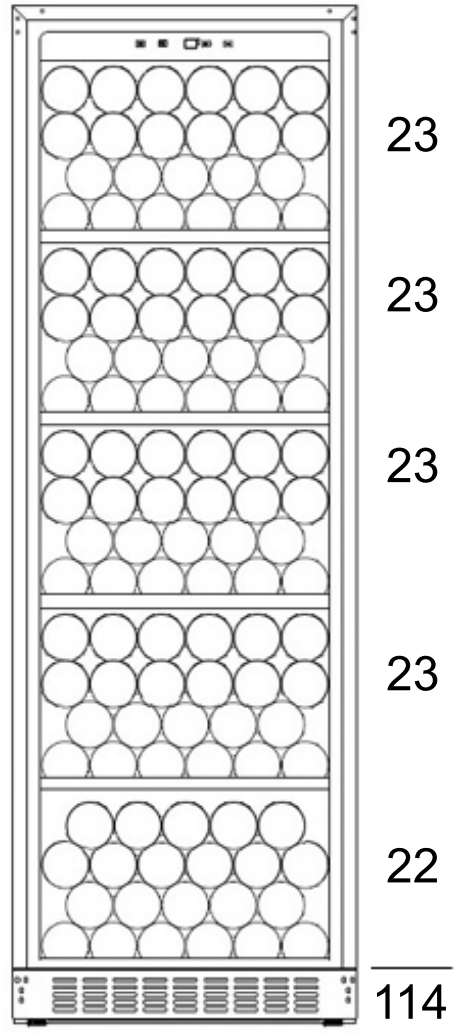

BOTTLE LOADING PLAN

DUNAVOX

DX-114.270

Standard 750mL Bordeaux bottle