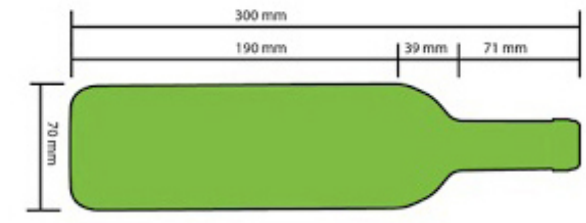

BOTTLE LOADING PLAN

DUNAVOX

DX-114.270

Standard 750mL Bordeaux bottle