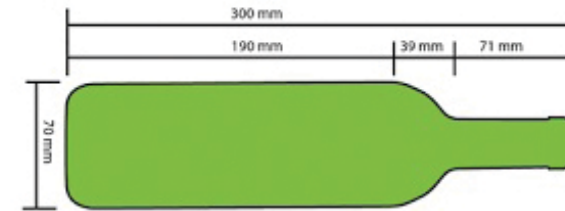

# BOTTLE LOADING PLAN

### DAV-32.81

Standard 750mL Bordeaux bottle

7

6

7

12

32