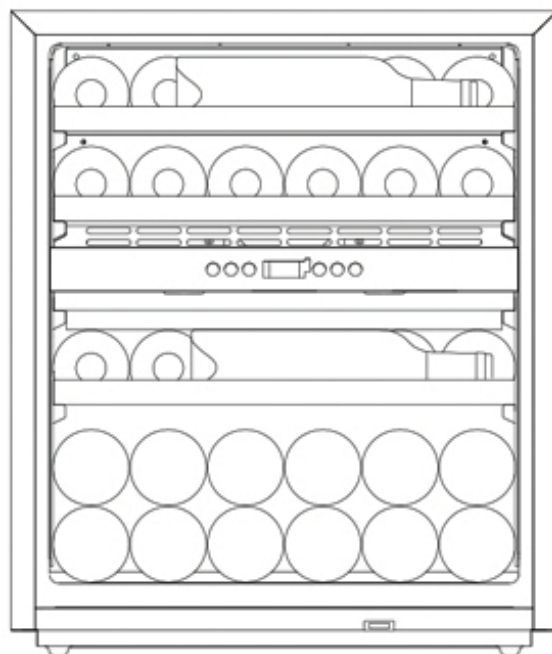

# BOTTLE LOADING PLAN

### DAV-32.81

Standard 750mL Bordeaux bottle

7

6

7

12

32