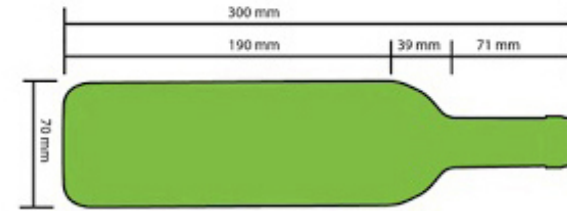

# BOTTLE LOADING PLAN

### DAU-17.57

Standard 750mL Bordeaux bottle