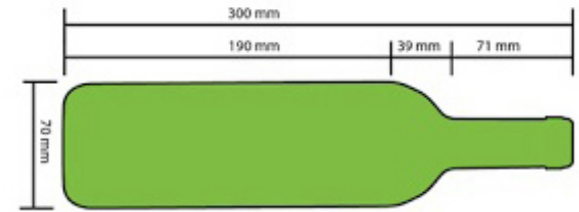

# BOTTLE LOADING PLAN

## DUNAVOX

DAB-89.215

Standard 750mL Bordeaux bottle