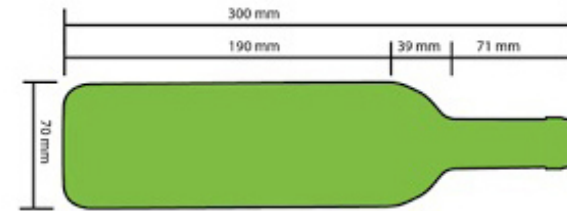

# BOTTLE LOADING PLAN

## DUNAVOX

DAB-48.125

Standard 750mL Bordeaux bottle