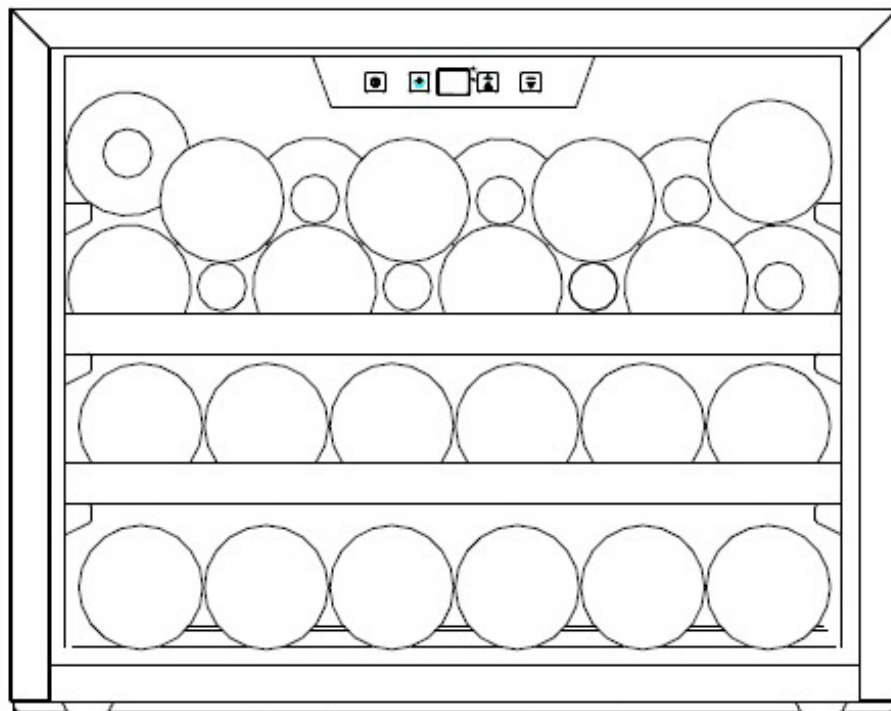

# BOTTLE LOADING PLAN

### DAB-28.65

Standard 750mL Bordeaux bottle

16

6

6

28