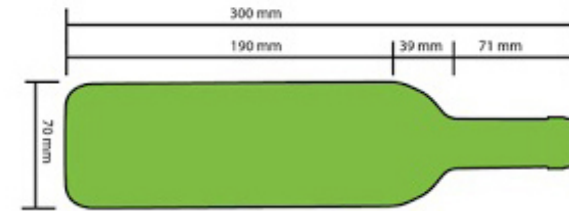

# BOTTLE LOADING PLAN

### DAB-28.65

Standard 750mL Bordeaux bottle

16

6

6

28